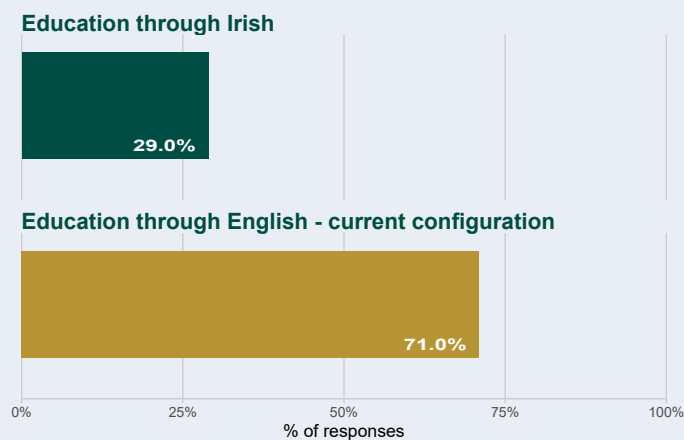

Language preference

School Response Rate
31%
43 out of 140 households

Overall School Margin of Error
Preferences will be $\pm 12.2\%$
(indicated by red bar)

Results from 68 parents and guardians who indicated that they intend to enrol their children in this school in the future

Co-educational / single-sex preference

Patronage / ethos preference

Language preference

Next Steps

The Department of Education and Youth has written to all schools and provided comprehensive information, including on how to understand the survey results and asking each school to reflect on their school-specific report, engage with their school community and consider if the school wishes to request to be included in the first group of schools to action the Primary School Survey results.