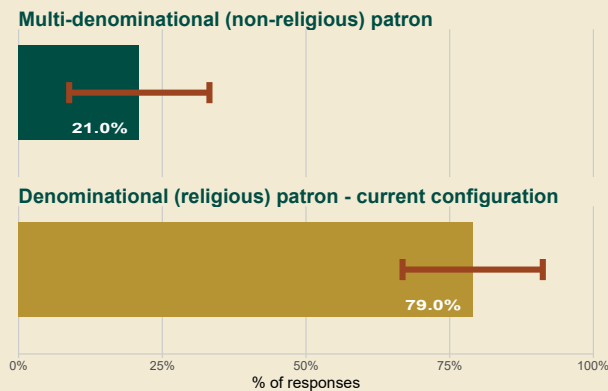

Primary School Survey

School Specific Results

Thomond Primary School, 20460W
Limerick City, Limerick

Results from parents and guardians with children in this school

Co-educational / single-sex preference

Patronage / ethos preference

Language preference

School Response Rate
31%
43 out of 140 households

Overall School Margin of Error
Preferences will be $\pm 12.2\%$
(indicated by red bar)

Results from 68 parents and guardians who indicated that they intend to enrol their children in this school in the future