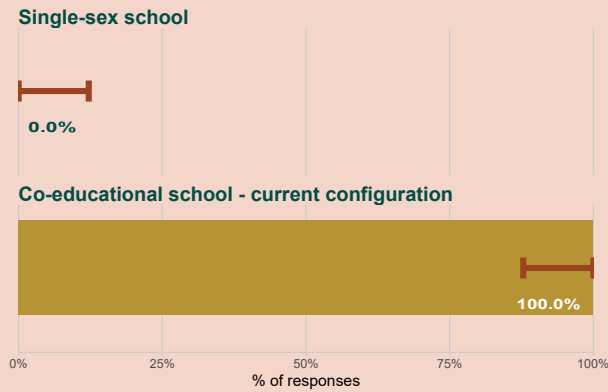

Primary School Survey

School Specific Results

Thomond Primary School, 20460W
Limerick City, Limerick

Results from parents and guardians with children in this school

Co-educational / single-sex preference

Patronage / ethos preference

Language preference

School Response Rate
31%
43 out of 140 households

Overall School Margin of Error
Preferences will be $\pm 12.2\%$
(indicated by red bar)

Results from 68 parents and guardians who indicated that they intend to enrol their children in this school in the future