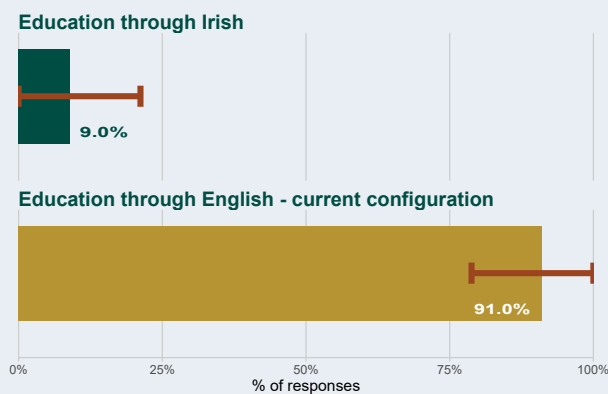

Primary School Survey

School Specific Results

Thomond Primary School, 20460W
Limerick City, Limerick

Results from parents and guardians with children in this school

Co-educational / single-sex preference

Patronage / ethos preference

Language preference

School Response Rate
31%
43 out of 140 households

Overall School Margin of Error
Preferences will be $\pm 12.2\%$
(indicated by red bar)

Results from 68 parents and guardians who indicated that they intend to enrol their children in this school in the future