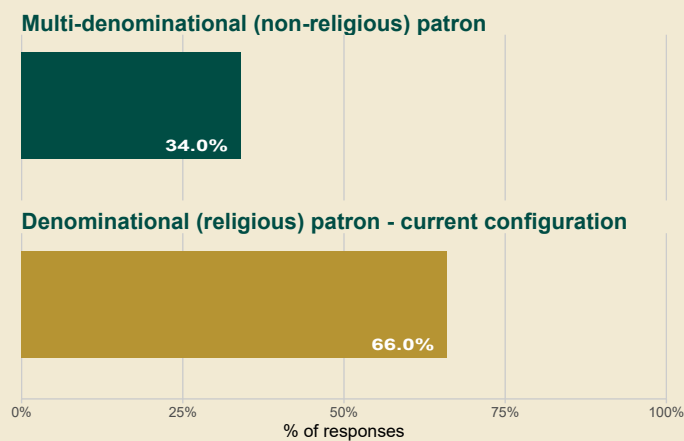

Language preference

School Response Rate
31%
43 out of 140 households

Overall School Margin of Error
Preferences will be $\pm 12.2\%$
(indicated by red bar)

Results from 68 parents and guardians who indicated that they intend to enrol their children in this school in the future

Co-educational / single-sex preference

Patronage / ethos preference

Language preference

Next Steps

The Department of Education and Youth has written to all schools and provided comprehensive information, including on how to understand the survey results and asking each school to reflect on their school-specific report, engage with their school community and consider if the school wishes to request to be included in the first group of schools to action the Primary School Survey results.