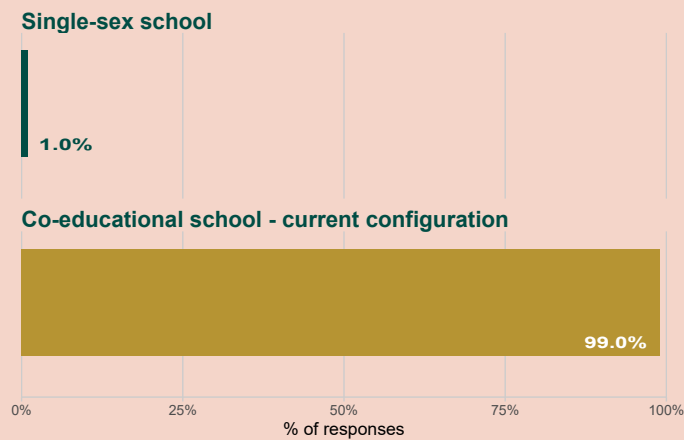

Language preference

School Response Rate
31%
43 out of 140 households

Overall School Margin of Error
Preferences will be $\pm 12.2\%$
(indicated by red bar)

Results from 68 parents and guardians who indicated that they intend to enrol their children in this school in the future

Co-educational / single-sex preference

Patronage / ethos preference

Language preference

Next Steps

The Department of Education and Youth has written to all schools and provided comprehensive information, including on how to understand the survey results and asking each school to reflect on their school-specific report, engage with their school community and consider if the school wishes to request to be included in the first group of schools to action the Primary School Survey results.